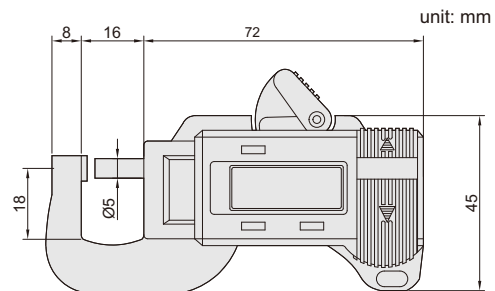

432

DIGITAL SNAP GAUGE

◆ Buttons: on/off, zero, mm/inch

Code	Range	Resolution	Accuracy
432-012-11	0-12.7mm/0-0.5"	0.01mm/0.0005"	±0.03mm