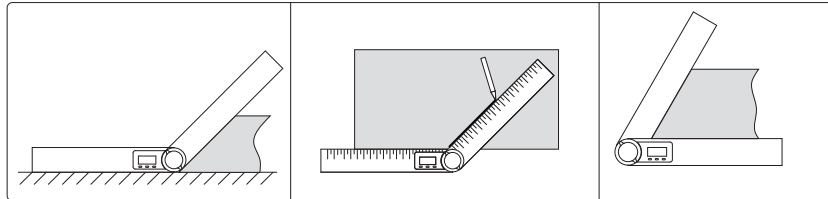

- ◆ Resolution: 0.1°
- ◆ Buttons: on/off, zero
- ◆ With locking attachment
- ◆ Rule graduation: 1mm and 1/32"
- ◆ Automatic power off

**821-008-01N**

Application

PROTRACTOR

Code	Size(L)	Range	Accuracy
<b>821-008-01N</b>	200mm	0-360°	±0.3°
<b>821-012-01N</b>	300mm	0-360°	±0.3°