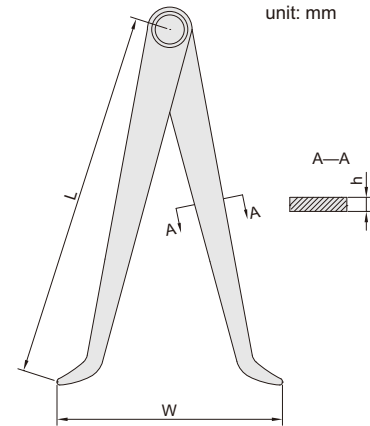

SERIES 981

INSIDE CALIPER

◆ Made of carbon steel

981-006-01

Code	Size(L)	Range(W)	h
981-006-01	150mm	15-150mm	2mm
981-008-01	200mm	15-200mm	2mm
981-010-01	250mm	15-250mm	3mm
981-012-01	300mm	15-300mm	3mm
981-016-01	400mm	30-400mm	3mm
981-020-01	500mm	30-500mm	3mm
981-024-01	600mm	30-600mm	3mm
981-032-01	800mm	30-800mm	4mm
981-040-01	1000mm	30-1000mm	4mm

package (size ≤ 300 mm)