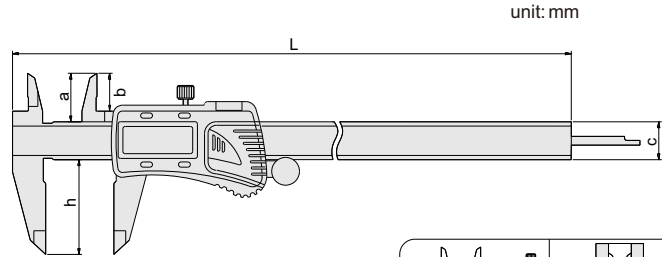

111-006-17

- ◆ High accuracy
- ◆ Absolute system
- ◆ Resolution: 0.01mm/0.0005"
- ◆ Buttons: on/off, ABS/ZERO, inch/mm, ORIGIN
- ◆ Data output(cable code:100-17)
- ◆ Meet DIN862
- ◆ Made of stainless steel

| Code       | Range         | Accuracy | a  | b    | c  | h  | L   |
|------------|---------------|----------|----|------|----|----|-----|
| 111-006-17 | 0-150mm/0-6"  | ±0.02mm  | 21 | 16.5 | 16 | 40 | 236 |
| 111-008-17 | 0-200mm/0-8"  | ±0.02mm  | 24 | 19   | 16 | 50 | 286 |
| 111-012-17 | 0-300mm/0-12" | ±0.03mm  | 26 | 20.5 | 16 | 60 | 400 |