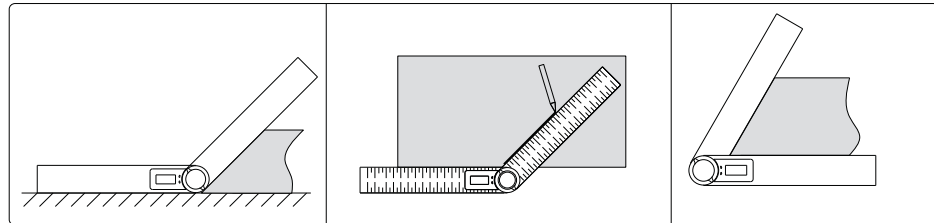

## DIGITAL PROTRACTOR

- ◆ Resolution: 0.1°
- ◆ Buttons: on/off, zero
- ◆ With locking attachment
- ◆ Rule graduation: 1mm and 1/32"
- ◆ Automatic power off

821-008-01

### Application

Code	Size(L)	Range	Accuracy
821-008-01	200mm	0-360°	±0.3°
821-012-01	300mm	0-360°	±0.3°