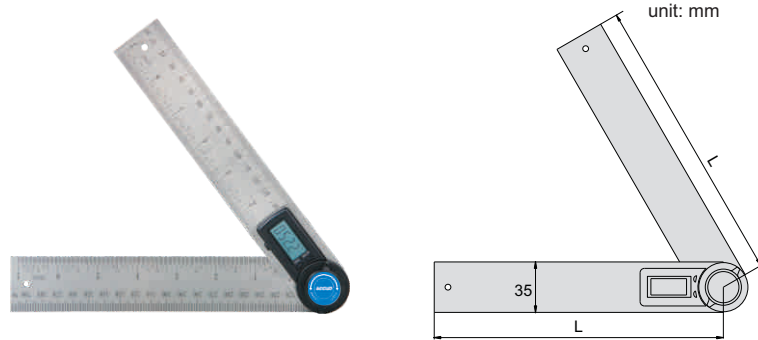

## DIGITAL PROTRACTOR

- ◆ Resolution: 0.1°
- ◆ Buttons: on/off, zero
- ◆ With locking attachment
- ◆ Rule graduation: 1mm and 1/32"
- ◆ Automatic power off

821-008-01

### Application

Code	Size(L)	Range	Accuracy
821-008-01	200mm	0-360°	±0.3°
821-012-01	300mm	0-360°	±0.3°