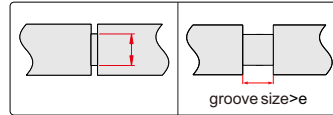

153-006-11

- ◆ Measure small grooves
- ◆ Resolution: 0.01mm/0.0005"
- ◆ Automatic power on/off
- ◆ Buttons: on/off, zero, mm/in, INC
- ◆ Data output(cable code: 100-03 or 100-04)
- ◆ Made of stainless steel

Code	Range	Accuracy	a	b	c	h	e	L
153-006-11	0-150mm/0-6"	±0.03mm	21	16	16	40	0.75	235
153-008-11	0-200mm/0-8"	±0.03mm	24	19	16	50	0.75	297
153-012-11	0-300mm/0-12"	±0.04mm	26	20.5	16	60	1.00	390