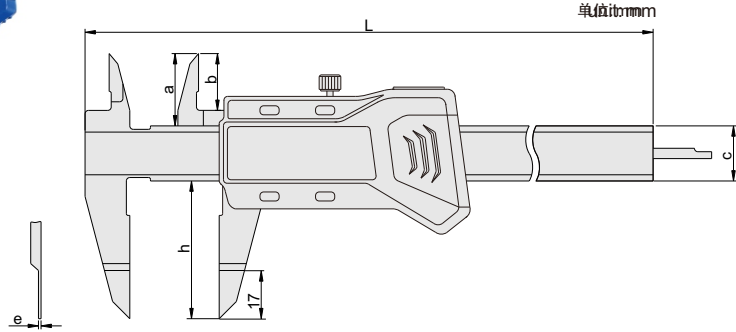

153-006-11

- ◆ Measure small grooves
- ◆ Resolution: 0.01mm/0.0005"
- ◆ Automatic power on/off
- ◆ Buttons: on/off, zero, mm/in, INC
- ◆ Data output(cable code: 100-03 or 100-04)
- ◆ Made of stainless steel

Code	Range	Accuracy	a	b	c	h	e	L
153-006-11	0-150mm/0-6"	±0.03mm	21	16	16	40	0.75	235
153-008-11	0-200mm/0-8"	±0.03mm	24	19	16	50	0.75	297
153-012-11	0-300mm/0-12"	±0.04mm	26	20.5	16	60	1.00	390