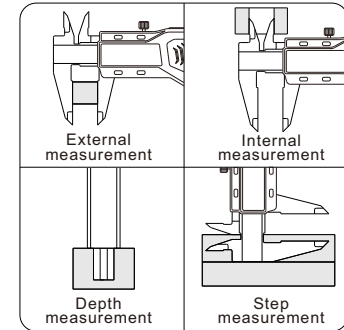

153-006-11

- ◆ Measure small grooves
- ◆ Resolution: 0.01mm/0.0005"
- ◆ Automatic power on/off
- ◆ Buttons: on/off, zero, mm/in, INC
- ◆ Data output(cable code: 100-03 or 100-04)
- ◆ Made of stainless steel

Code	Range	Accuracy	a	b	c	h	e	L
153-006-11	0-150mm/0-6"	±0.03mm	21	16	16	40	0.75	235
153-008-11	0-200mm/0-8"	±0.03mm	24	19	16	50	0.75	297
153-012-11	0-300mm/0-12"	±0.04mm	26	20.5	16	60	1.00	390