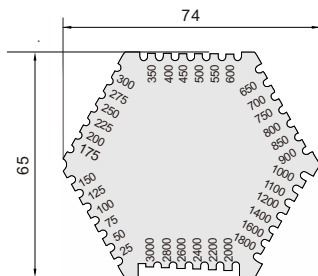

**SERIES 740**

**WET FILM GAUGE**

- ◆ Made of stainless steel

package

**740-300-01**

**740-800-11**

Code	Range	Accuracy	Thickness
<b>740-800-11</b>	25-800μm	±5μm	1.8mm
<b>740-300-01</b>	25-3000μm	25μm-100μm:±5μm 100μm-3000μm:±5%	1mm