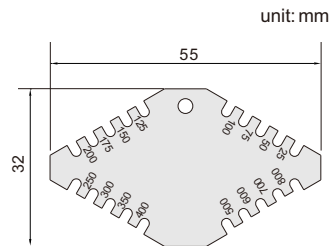

**SERIES 740**

**WET FILM GAUGE**

- ◆ Made of stainless steel

package

**740-300-01**

**740-800-11**

Code	Range	Accuracy	Thickness
<b>740-800-11</b>	25-800μm	±5μm	1.8mm
<b>740-300-01</b>	25-3000μm	25μm-100μm:±5μm 100μm-3000μm:±5%	1mm