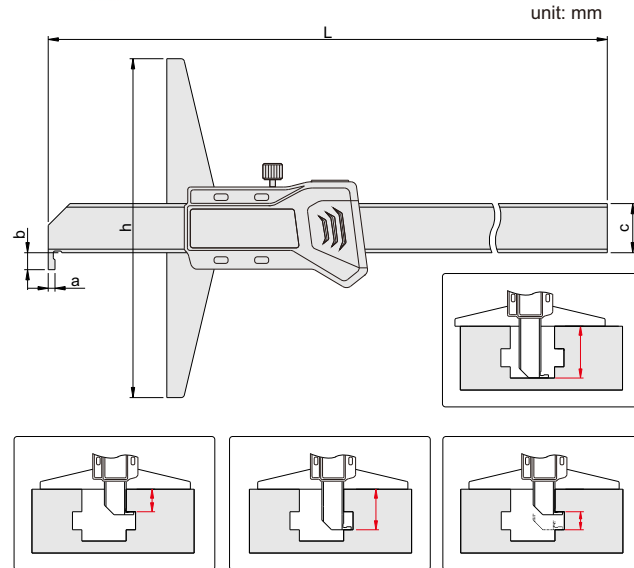

VIDEO

- ◆ Measure the depth of grooves
- ◆ Resolution: 0.01mm/0.0005"
- ◆ Automatic power on/off
- ◆ Buttons: mm/in, SET, preset(P+,P-)
- ◆ Data output(cable code: 100-03 or 100-04)
- ◆ Made of stainless steel

173-006-11

Code	Range	Accuracy	a	b	c	h	L
173-006-11	0-150mm/0-6"	±0.04mm	2	5	14.5	100	235
173-008-11	0-200mm/0-8"	±0.04mm	2	5	14.5	100	285
173-012-11	0-300mm/0-12"	±0.05mm	2	5	14.5	150	390
173-020-11	0-500mm/0-20"	±0.05mm	3	8	16	150	623
173-006-21	0-150mm/0-6"	±0.04mm	1	4	14.5	100	235
173-008-21	0-200mm/0-8"	±0.04mm	1	4	14.5	100	285
173-012-21	0-300mm/0-12"	±0.05mm	1	4	14.5	150	390
173-020-21	0-500mm/0-20"	±0.05mm	3	8	16	200	623