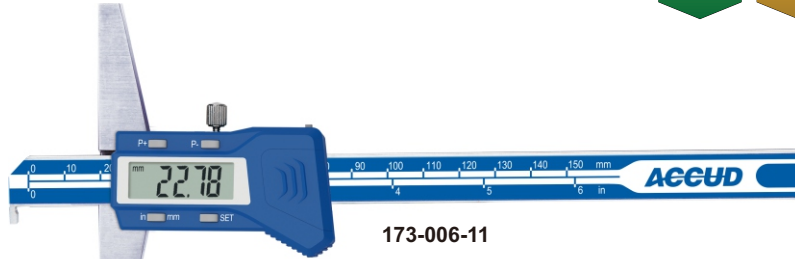

VIDEO

- ◆ Measure the depth of grooves
- ◆ Resolution: 0.01mm/0.0005"
- ◆ Automatic power on/off
- ◆ Buttons: mm/in, SET, preset(P+,P-)
- ◆ Data output(cable code: 100-03 or 100-04)
- ◆ Made of stainless steel

173-006-11

Code	Range	Accuracy	a	b	c	h	L
173-006-11	0-150mm/0-6"	±0.04mm	2	5	14.5	100	235
173-008-11	0-200mm/0-8"	±0.04mm	2	5	14.5	100	285
173-012-11	0-300mm/0-12"	±0.05mm	2	5	14.5	150	390
173-020-11	0-500mm/0-20"	±0.05mm	3	8	16	150	623
173-006-21	0-150mm/0-6"	±0.04mm	1	4	14.5	100	235
173-008-21	0-200mm/0-8"	±0.04mm	1	4	14.5	100	285
173-012-21	0-300mm/0-12"	±0.05mm	1	4	14.5	150	390
173-020-21	0-500mm/0-20"	±0.05mm	3	8	16	200	623