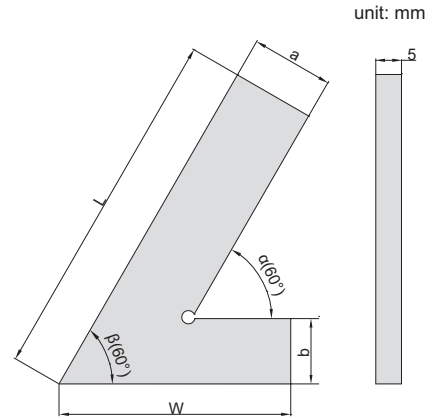

SERIES 847

60° SQUARE

- ◆ Made of hardened stainless steel

847-006-02

Code	Size(LxW)	Accuracy		a	b
		Inside(α)	Outside(β)		
847-004-02	100x70mm	28 μ m	30 μ m	20	20
847-005-02	120x80mm	30 μ m	32 μ m	20	20
847-006-02	150x100mm	32 μ m	35 μ m	20	20
847-008-02	200x130mm	37 μ m	40 μ m	25	25