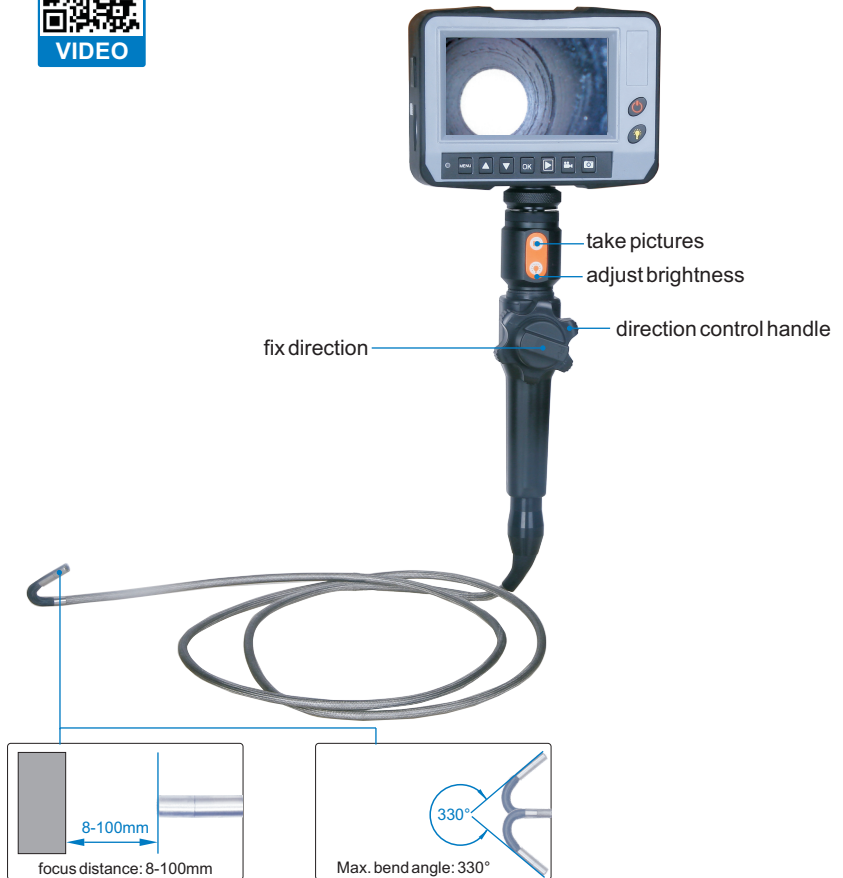

- ◆ 2-way directions
- ◆ With adjustable LED light
- ◆ Take pictures and record videos

SPECIFICATION

Code	ES5515	ES5530	ES4015
Probe diameter	5.5mm	5.5mm	4.0mm
Cable length*	1.5m	3m	1.5m
Dust/waterproof probe	IP65		
Camera	0.45M Pixel		
Picture resolution	640x480		
Frame rate	30fps		
Illumination	8pcs LEDs	4pcs LEDs	
Video format	AVI or MPEG4		
Memory	8G SD card		
Power supply	rechargeable battery (for 4 hours working)		
Weight	550g	750g	500g

INCLUDED ACCESSORIES

Main unit	1pc
Cable with probe	1pc
SD card 8G	1pc
AC/DC adapter	1pc
Video output cable	1pc
USB cable	1pc

* The cable length are available upon request