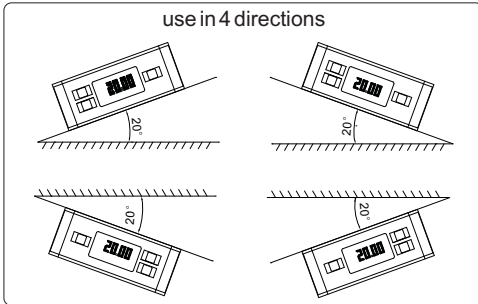

722**DIGITAL LEVEL****AEEUD**

- ◆ Use as level or protractor
- ◆ Resolution: 0.05°
- ◆ Accuracy : $\pm 0.1^\circ$ (vertical and horizontal),
 $\pm 0.2^\circ$ (other direction)
- ◆ Magnetic base, with groove
- ◆ Aluminum frame provides with high rigidity and low weight
- ◆ Absolute horizonation reference can save in memory for ever

Code	Range	Dimension(LxWxH)
722-360-01	0 - 360° (90°x4)	150x60x33mm