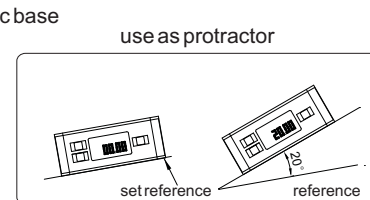

722**DIGITAL LEVEL****AEEUD**

- ◆ Use as level or protractor
- ◆ Resolution: 0.05°
- ◆ Accuracy : $\pm 0.1^\circ$ (vertical and horizontal),
 $\pm 0.2^\circ$ (other direction)
- ◆ Magnetic base, with groove
- ◆ Aluminum frame provides with high rigidity and low weight
- ◆ Absolute horizonation reference can save in memory for ever

Code	Range	Dimension(LxWxH)
722-360-01	0 - 360° (90°x4)	150x60x33mm