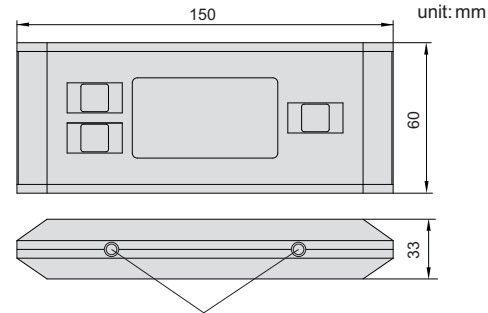

722**DIGITAL LEVEL****AEEUD**

- ◆ Use as level or protractor
- ◆ Resolution: 0.05°
- ◆ Accuracy : $\pm 0.1^\circ$ (vertical and horizontal),
 $\pm 0.2^\circ$ (other direction)
- ◆ Magnetic base, with groove
- ◆ Aluminum frame provides with high rigidity and low weight
- ◆ Absolute horizonation reference can save in memory for ever

Code	Range	Dimension(LxWxH)
722-360-01	0 - 360° (90°x4)	150x60x33mm