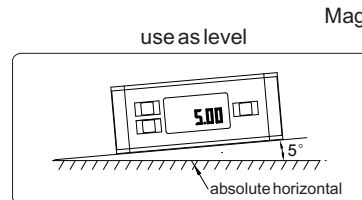

722**DIGITAL LEVEL****AEEUD**

- ◆ Use as level or protractor
- ◆ Resolution: 0.05°
- ◆ Accuracy : $\pm 0.1^\circ$ (vertical and horizontal),
 $\pm 0.2^\circ$ (other direction)
- ◆ Magnetic base, with groove
- ◆ Aluminum frame provides with high rigidity and low weight
- ◆ Absolute horizonation reference can save in memory for ever

Code	Range	Dimension(LxWxH)
722-360-01	0 - 360° (90°x4)	150x60x33mm