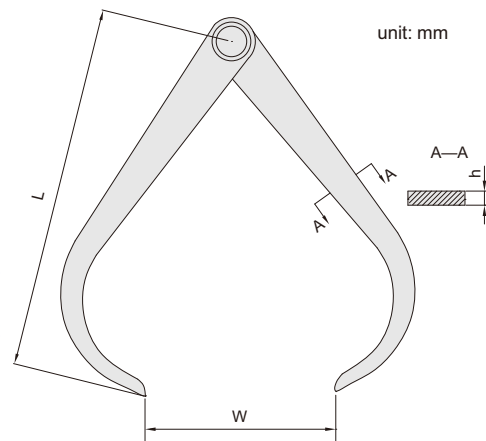

SERIES 983

OUTSIDE CALIPER

◆ Made of carbon steel

983-006-01

Code	Size(L)	Range(W)	h
983-006-01	150mm	0-150mm	2mm
983-008-01	200mm	0-200mm	2mm
983-010-01	250mm	0-250mm	3mm
983-012-01	300mm	0-300mm	3mm
983-016-01	400mm	0-400mm	3mm
983-020-01	500mm	0-500mm	3mm
983-024-01	600mm	0-600mm	3mm
983-032-01	800mm	0-800mm	4mm
983-040-01	1000mm	0-1000mm	4mm

package (size ≤ 300mm)