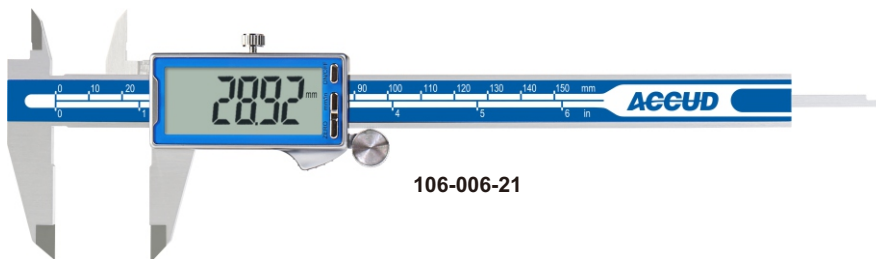

## DIGITAL CALIPER WITH LARGE SCREEN

106-006-21

- ◆ Resolution: 0.01mm/0.0005"
- ◆ Buttons: on/off, zero, mm/inch
- ◆ Automatic power on/off
- ◆ Meet DIN862
- ◆ Made of stainless steel

| Code       | Range         | Accuracy | a  | b    | c  | h  | L   |
|------------|---------------|----------|----|------|----|----|-----|
| 106-006-21 | 0-150mm/0-6"  | ±0.03mm  | 21 | 16   | 16 | 40 | 236 |
| 106-008-21 | 0-200mm/0-8"  | ±0.03mm  | 24 | 19   | 16 | 50 | 286 |
| 106-012-21 | 0-300mm/0-12" | ±0.03mm  | 25 | 20.5 | 16 | 60 | 400 |