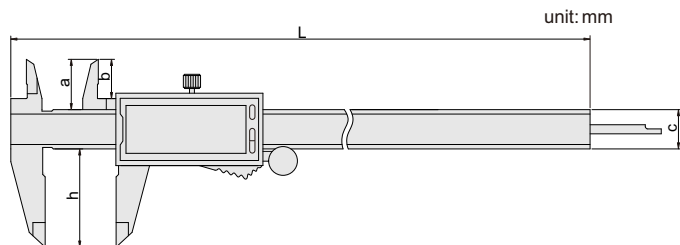

## DIGITAL CALIPER WITH LARGE SCREEN

106-006-21

- ◆ Resolution: 0.01mm/0.0005"
- ◆ Buttons: on/off, zero, mm/inch
- ◆ Automatic power on/off
- ◆ Meet DIN862
- ◆ Made of stainless steel

| Code       | Range         | Accuracy | a  | b    | c  | h  | L   |
|------------|---------------|----------|----|------|----|----|-----|
| 106-006-21 | 0-150mm/0-6"  | ±0.03mm  | 21 | 16   | 16 | 40 | 236 |
| 106-008-21 | 0-200mm/0-8"  | ±0.03mm  | 24 | 19   | 16 | 50 | 286 |
| 106-012-21 | 0-300mm/0-12" | ±0.03mm  | 25 | 20.5 | 16 | 60 | 400 |