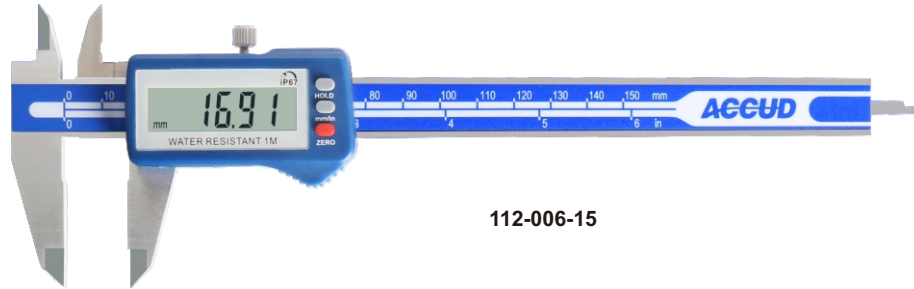

# SERIES 112

# IP67 DIGITAL CALIPER

112-006-15

- ◆ IP67 protection level
- ◆ Resolution: 0.01mm/0.0005"
- ◆ Automatic power off
- ◆ Buttons: on/off, zero, mm/inch, HOLD

Code	Range	Accuracy	a	b	c	h	L
112-006-15	0-150mm/0-6"	±0.03mm	21	16.5	16	40	236
112-008-15	0-200mm/0-8"	±0.03mm	24	20	16	50	286
112-012-15	0-300mm/0-12"	±0.03mm	25	20.5	16	60	400