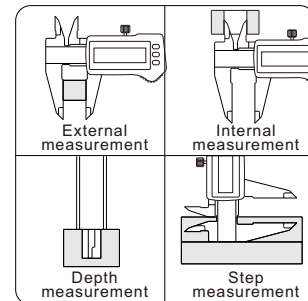

ACCUD

CALIPER