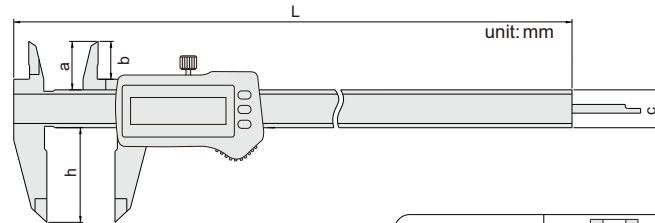

# IP67 DIGITAL CALIPER

112-006-15

- ◆ IP67 protection level
- ◆ Resolution: 0.01mm/0.0005"
- ◆ Automatic power off
- ◆ Buttons: on/off, zero, mm/inch, HOLD

Code	Range	Accuracy	a	b	c	h	L
112-006-15	0-150mm/0-6"	±0.03mm	21	16.5	16	40	236
112-008-15	0-200mm/0-8"	±0.03mm	24	20	16	50	286
112-012-15	0-300mm/0-12"	±0.03mm	25	20.5	16	60	400