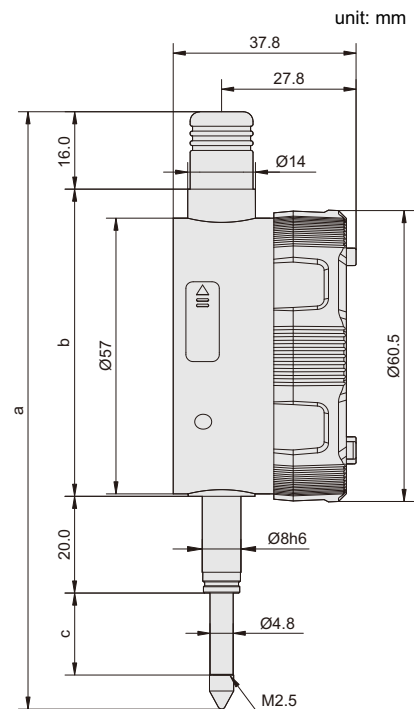

- ◆ Built-in bluetooth
- ◆ Supplied with cable for communication
- ◆ Button: data output, on/off, zero, inch/mm conversion, measuring direction set, data preset absolute/incremental measurement, max./min./range measurement, tolerance set, hold, resolution adjustment
- ◆ IP54 protection level
- ◆ Automatic power off
- ◆ Power: rechargeable battery, for 30 hours continuous working(full charge)

217-015-01H

Cable (Included)

Application

Contact points (optional)

Series 270

unit: mm

display can be rotated by 270°

Blue tooth

Smart phone, Computer, Ipad

Code	Range	Resolution(adjustable)	Accuracy	Hysteresis	Styli	a	b	c
217-010-01H	12.7mm/0.5"	0.0005mm/0.00002" 0.001mm/0.00005"	2µm	1.5µm	Carbide	118.7	61	14.7
217-015-01H	15mm/0.6"		2µm	1.5µm	Carbide	123.7	63.5	17
217-025-01H	25.4mm/1"		2µm	1.5µm	Carbide	151.7	81	27.7
217-050-01H	50.8mm/2"		2µm	1.5µm	Carbide	222.2	126	53.2