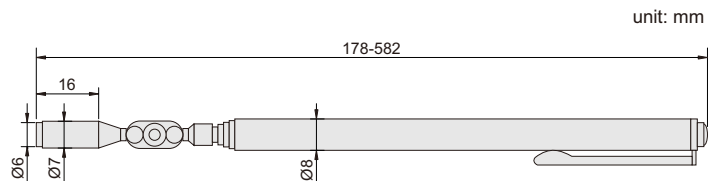

790

TELESCOPING MAGNETIC PICK-UP

- ◆ Pick up steel parts from hidden areas
- ◆ Rotation of magnetic head: 360°
- ◆ Length of handle is adjustable, handle is made of stainless steel

VISION

Code	Magnetic force
790-024-11	0.45kgf