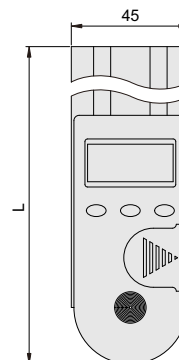

- ◆ Button function:
 - Hold/Rev: hold/flip
 - ZERO: set zero
 - ON/OFF: power on/off
- ◆ With locking screw
- ◆ Side with magnetic force
- ◆ Resolution: 0.05°

824-004-11

Code	Size	Range	Accuracy	L
824-004-11	100mm	0-360°	±0.3°	103
824-008-11	200mm	0-360°	±0.3°	205
824-012-11	300mm	0-360°	±0.3°	306