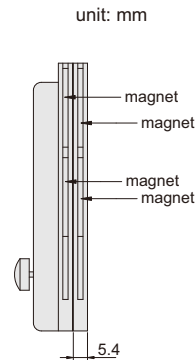

- ◆ Button function:
 - Hold/Rev: hold/flip
 - ZERO: set zero
 - ON/OFF: power on/off
- ◆ With locking screw
- ◆ Side with magnetic force
- ◆ Resolution: 0.05°

824-004-11

Code	Size	Range	Accuracy	L
824-004-11	100mm	0-360°	±0.3°	103
824-008-11	200mm	0-360°	±0.3°	205
824-012-11	300mm	0-360°	±0.3°	306