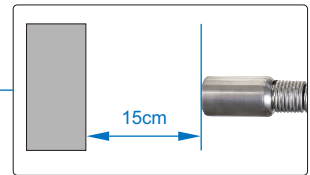

- ◆ The cable length into the pipe can be shown the display
- ◆ With adjustable LED light
- ◆ Language: English, Japanese, Korean, Russian, German, French, Italian, Spanish, Portuguese, Thai, Finish, Swedish

46mm support guide

80mm support guide

Remote control

23mm lens

focus distance:15cm

angle of view field:130°

**SPECIFICATION**

Probe diameter	23mm
Cable length	20m
Probe head material	304 stainless steel
Dust/waterproof probe	IP67
Camera pixel	2MPixel
Picture resolution	1920x1080
Focus distance	15cm
Angle of view field	130°
Illumination	4 steps adjustable LED
Display size	7inch LCD
Max.magnification	3X
Video format	HD 1080P
Memory	16G SD card
Power supply	rechargeable battery(for 7 hours working)
Weight	10kg