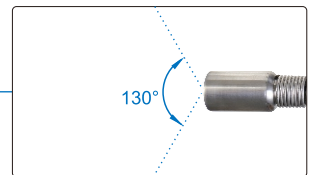

- ◆ The cable length into the pipe can be shown the display
- ◆ With adjustable LED light
- ◆ Language: English, Japanese, Korean, Russian, German, French, Italian, Spanish, Portuguese, Thai, Finish, Swedish

46mm support guide

80mm support guide

Remote control

23mm lens

focus distance:15cm

angle of view field:130°

**SPECIFICATION**

Probe diameter	23mm
Cable length	20m
Probe head material	304 stainless steel
Dust/waterproof probe	IP67
Camera pixel	2MPixel
Picture resolution	1920x1080
Focus distance	15cm
Angle of view field	130°
Illumination	4 steps adjustable LED
Display size	7inch LCD
Max.magnification	3X
Video format	HD 1080P
Memory	16G SD card
Power supply	rechargeable battery(for 7 hours working)
Weight	10kg