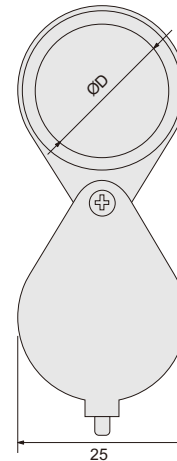

MG 10

FOLDING MAGNIFIER

- ◆ Glass lens

folding

unit: mm

Magnification	10X
Lens diameter(ØD)	Ø21