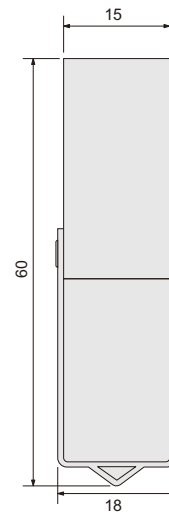

MG 10

FOLDING MAGNIFIER

- ◆ Glass lens

folding

unit: mm

Magnification	10X
Lens diameter(ØD)	Ø21